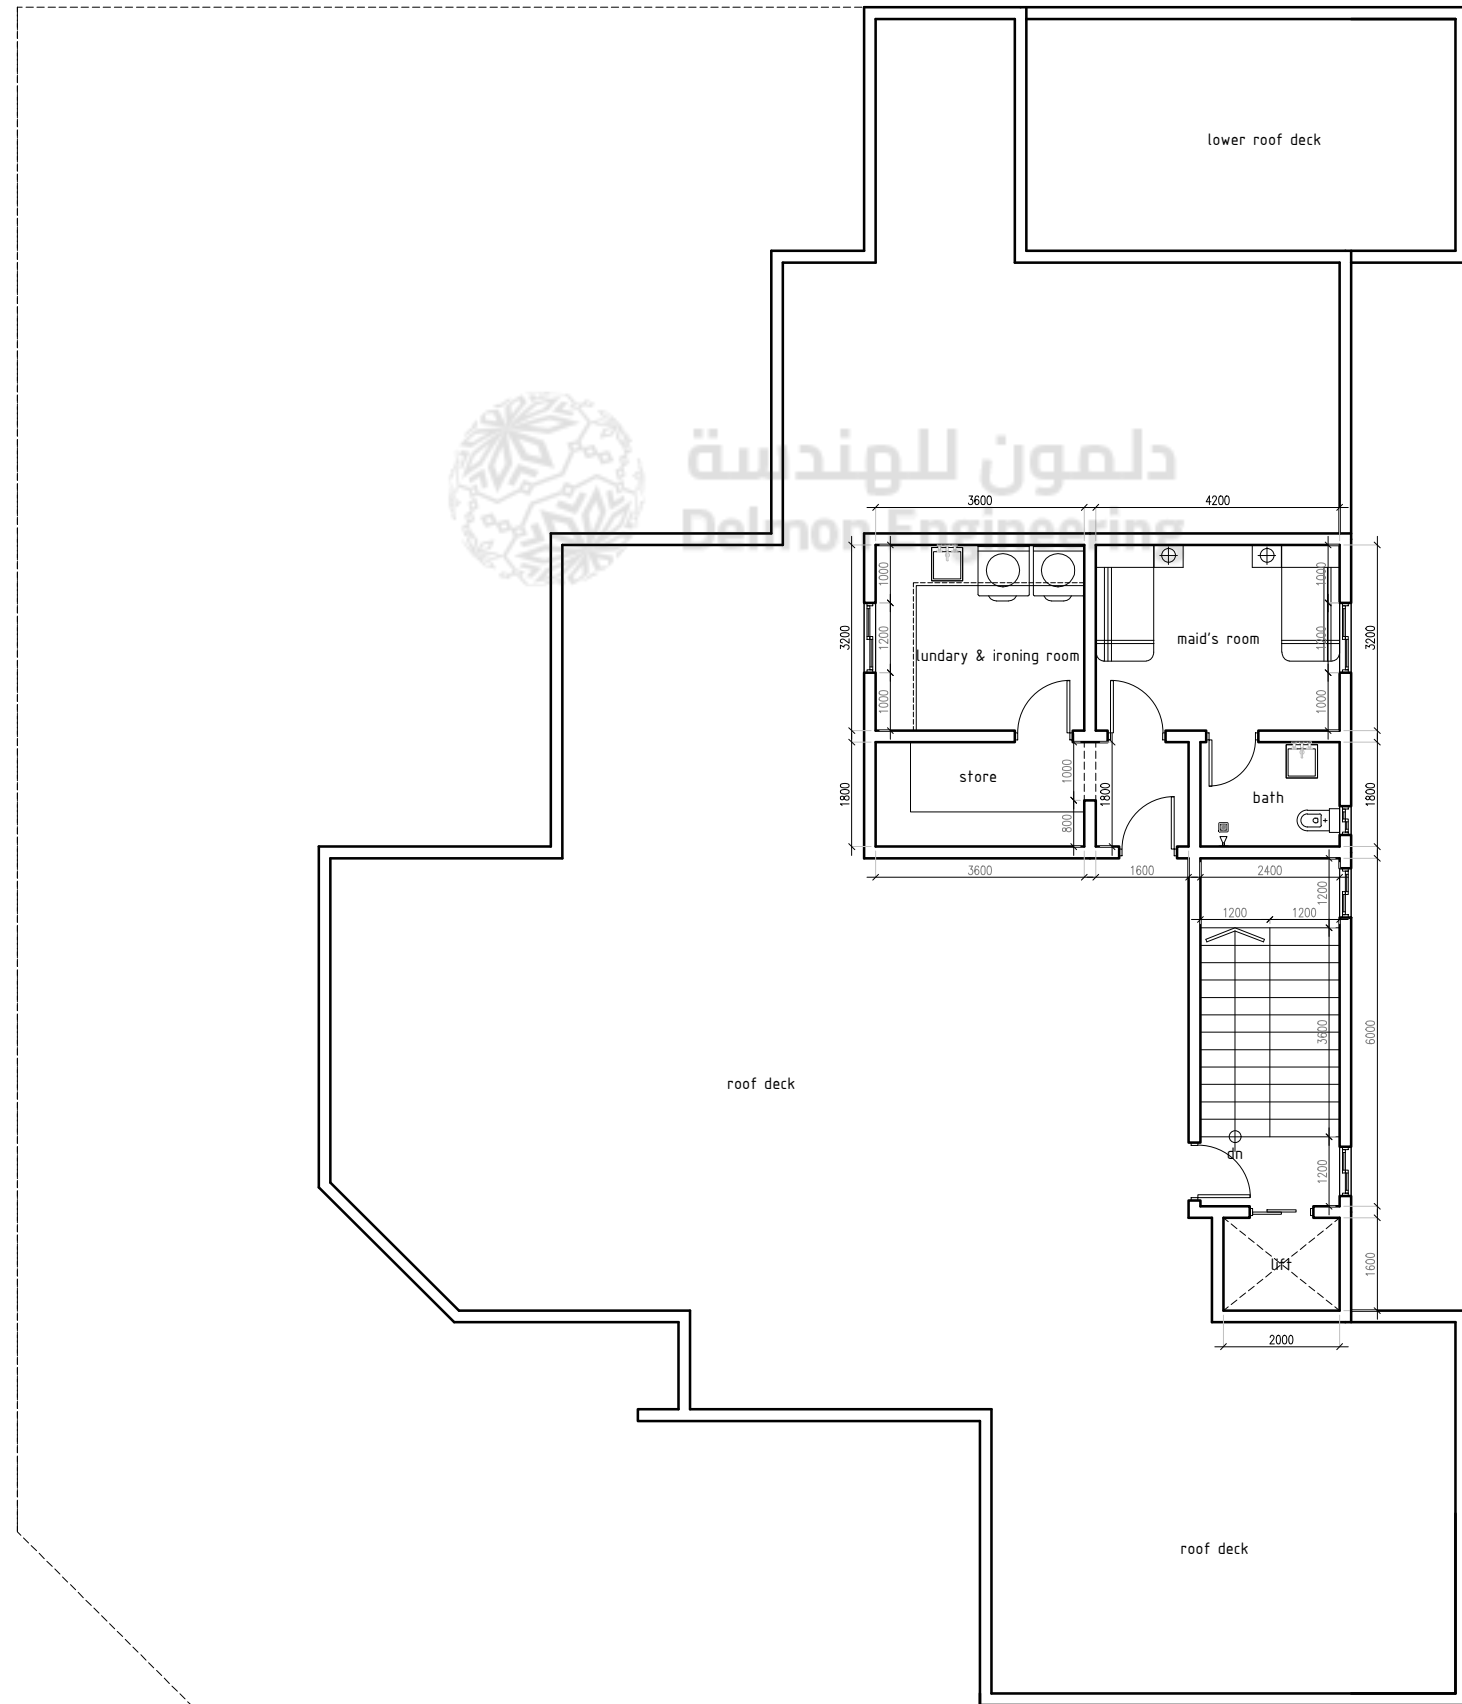

GROUND FLOOR PLAN
 SCALE 1:100 MTS.

المهندسة
 Delim Engineering

FIRST FLOOR PLAN
SCALE 1:100 MTS.

 **ROOF FLOOR PLAN**
SCALE 1:100 MTS.