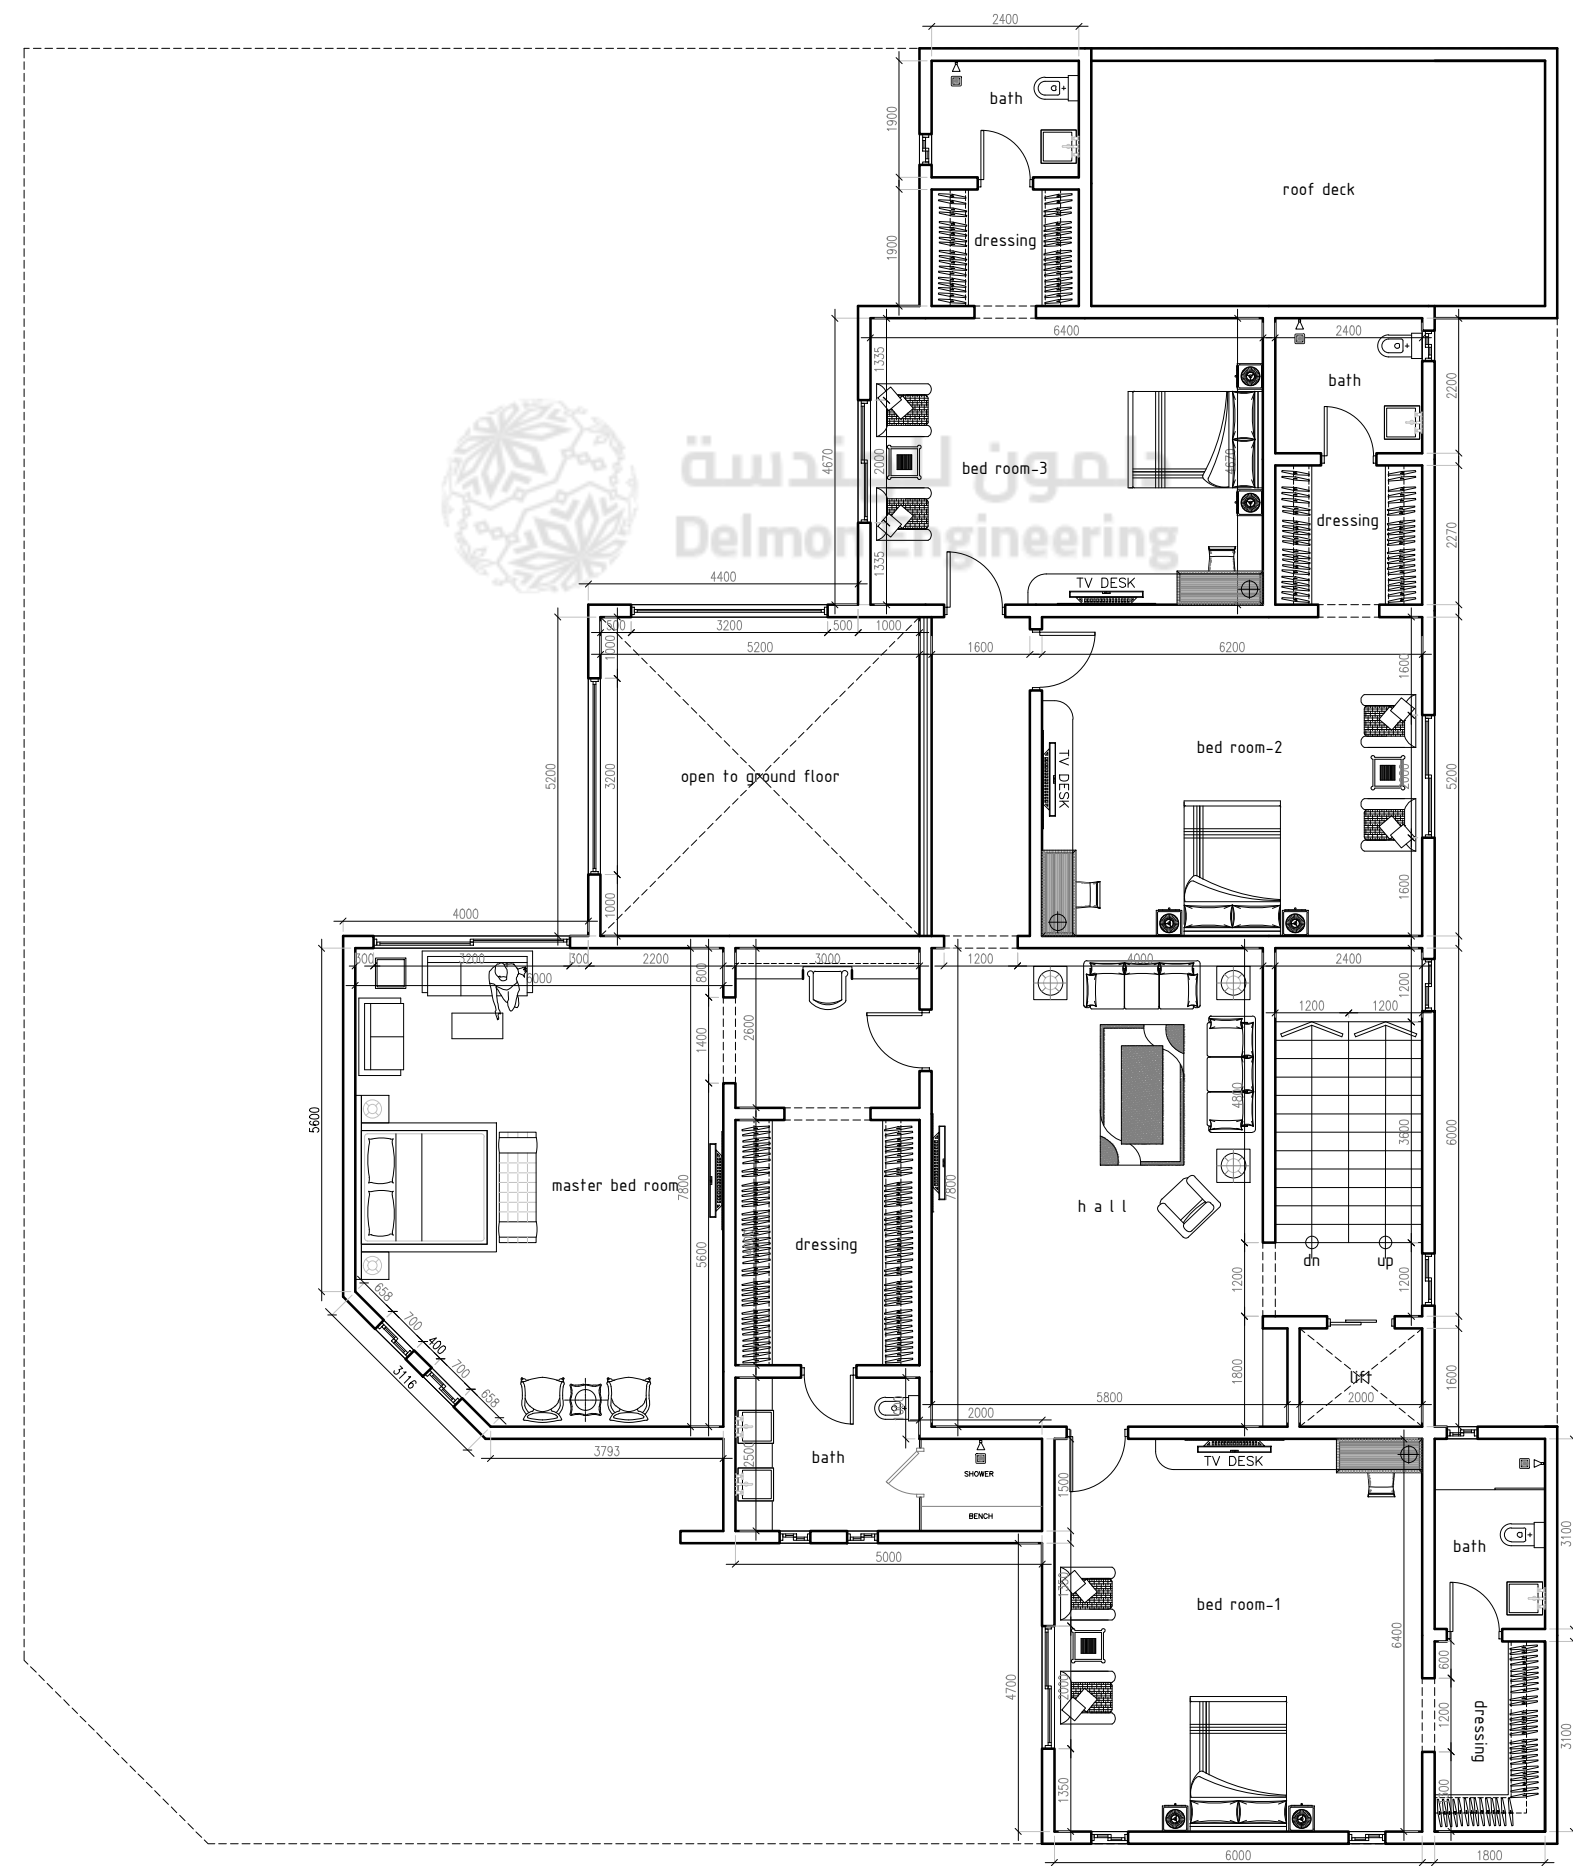

GROUND FLOOR PLAN
 SCALE 1:100 MTS.

المهندسة
 Delim Engineering

FIRST FLOOR PLAN
SCALE 1:100 MTS.

 **ROOF FLOOR PLAN**
SCALE 1:100 MTS.